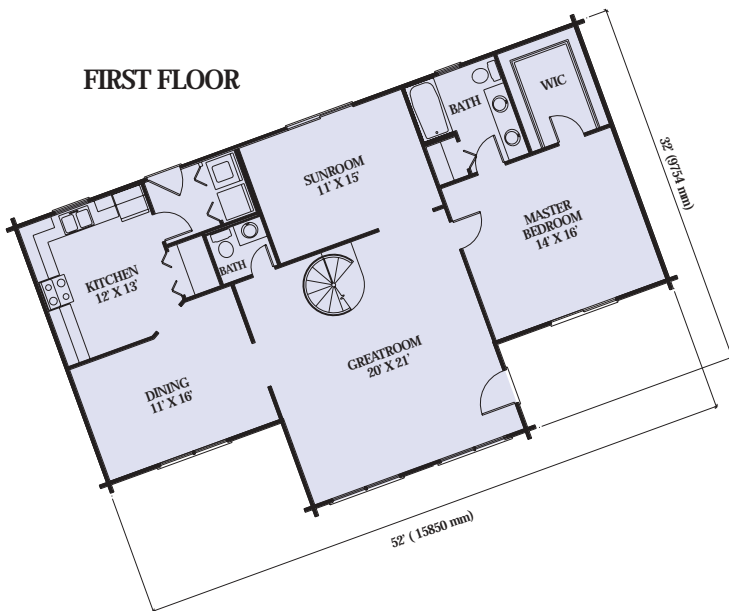

BLUERIDGE II

Artist Rendering Actual Plans May Vary

FIRST FLOOR

Overall Dimensions:
32' x 52' (9754 x 15850 mm)

Approximately
2,017 sq ft

SECOND FLOOR