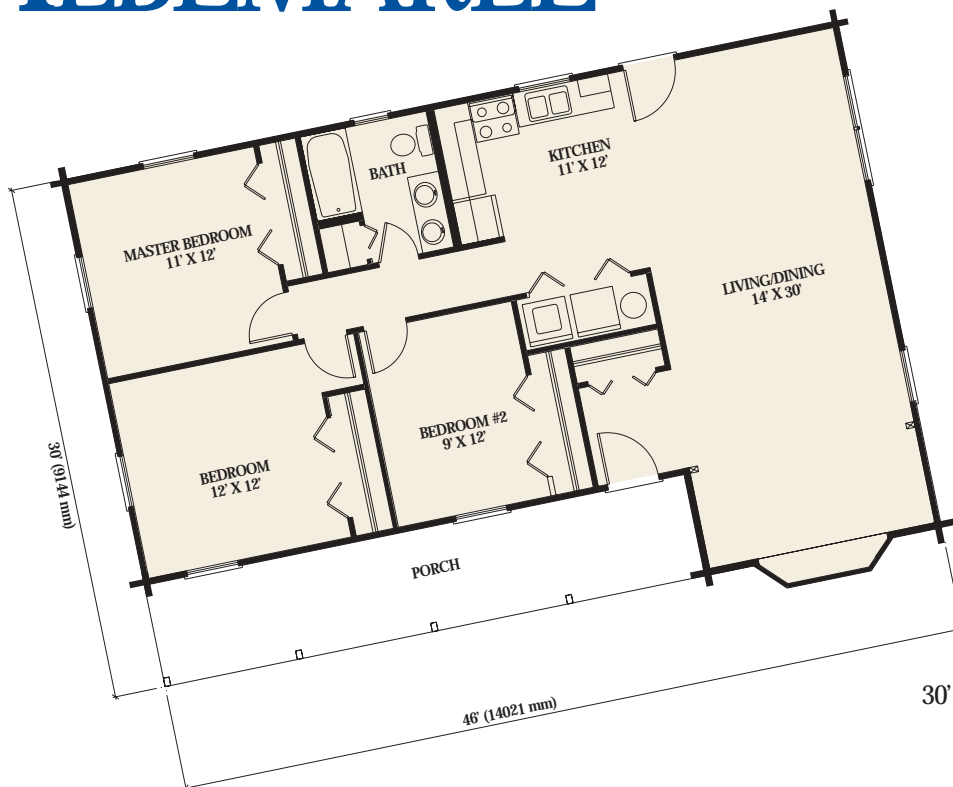

# ALBEMARLE

Artist Rendering Actual Plans May Vary

**Overall Dimensions:**  
30' x 46' (9,144 x 14,021 mm)

Approximately  
1,188 sq ft

©2003 LCH-0060