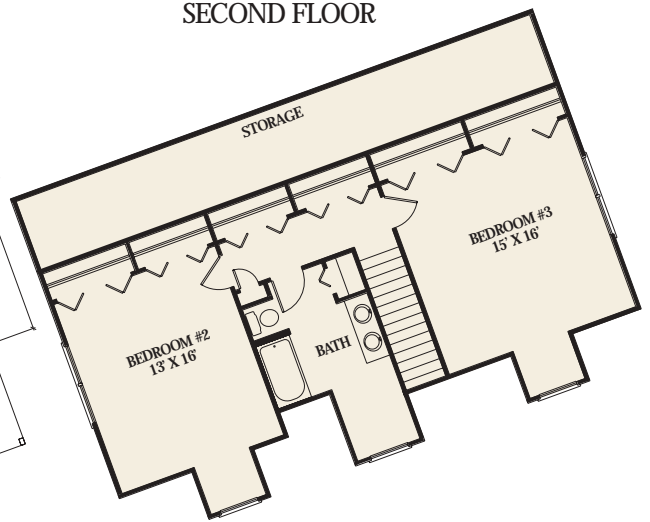

Artist Rendering Actual Plans May Vary

GEORGIAN

FIRST FLOOR

SECOND FLOOR

Overall Dimensions:
30' x 42' (9,144 x 12,802 mm)

Approximately
2,042 sq ft

452 Sq. Ft. Porch

LCH