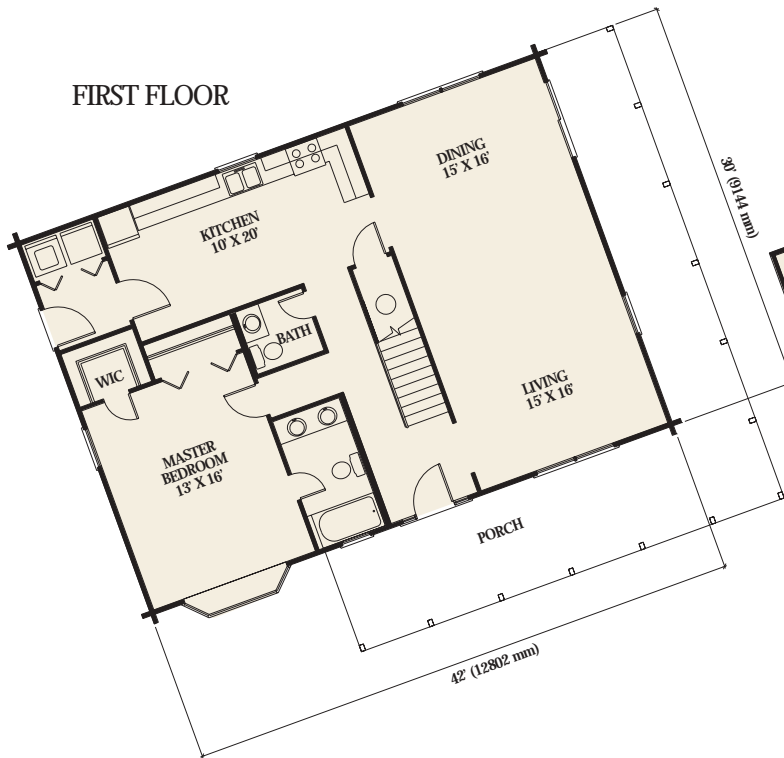

Artist Rendering Actual Plans May Vary

GEORGIAN

FIRST FLOOR

SECOND FLOOR

Overall Dimensions:
30' x 42' (9,144 x 12,802 mm)

Approximately
2,042 sq ft

452 Sq. Ft. Porch

LCH