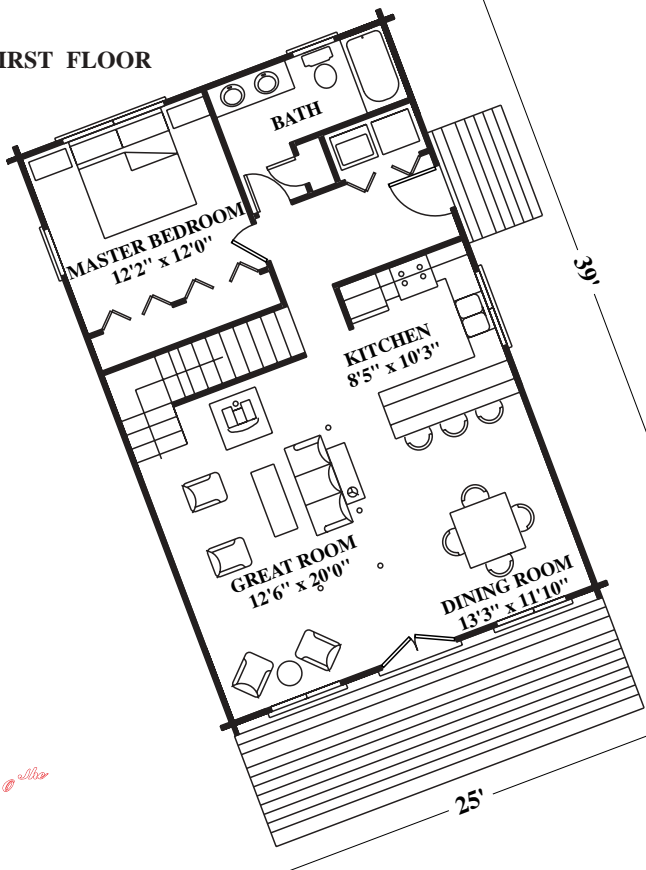

Artist Rendering Actual Plans May Vary

# APPALACHIAN

FIRST FLOOR

SECOND FLOOR

Overall Dimensions:  
25' x 39' (7,620 x 11,887 mm)

Actual Living Area  
1534 sq ft