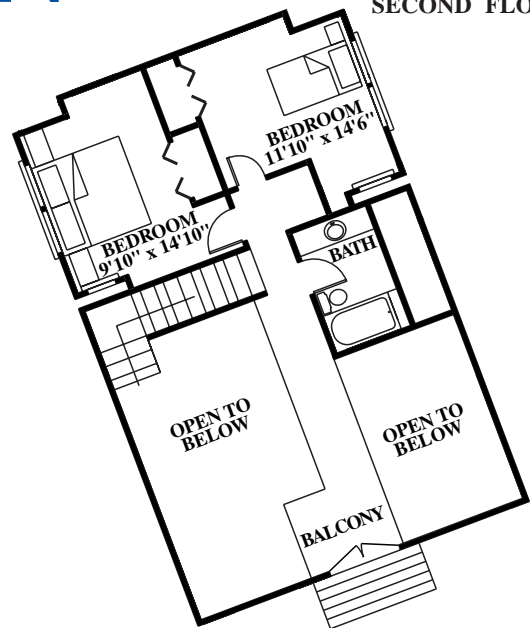

Artist Rendering Actual Plans May Vary

# APPALACHIAN

FIRST FLOOR

SECOND FLOOR

Overall Dimensions:  
25' x 39' (7,620 x 11,887 mm)

Actual Living Area  
1534 sq ft